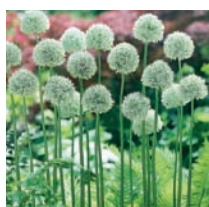

Daring Forms Allium Garden Design

PLANT KEY

8 bulbs

Giant Allium 'Gladiator'

Blooms late spring
Plant fall
Height 36"
Plant 6" deep

54 bulbs

Species Crocus 'Romance'

Blooms early spring
Plant fall
Height 4"
Plant 3" deep

15 bulbs

Allium aflatunense 'Purple Sensation'

Blooms late spring
Plant fall
Height 30"
Plant 5" deep

5 plants

Sporobolus heterolepis *Prairie Dropseed*

Blooms early fall
Plant spring to fall
Height 18"

13 bulbs

Allium stipitatum 'Mount Everest'

Blooms late spring
Plant fall
Height 30"
Plant 5" deep

32 bulbs

Giant Crocus 'Yalta'

Blooms early spring
Plant fall
Height 4"
Plant 3" deep

6 plants

Artemisia 'Powis Castle'

6 plants

Lavandula x intermedia 'Phenomenal'

Blooms summer
Plant spring to fall
Height 30"

9 plants

Stachys byzantina 'Helen von Stein'

Blooms summer
Plant spring to fall
Height 12"

This garden weaves perennials, grasses and bulbs into a beautiful tapestry of changing colors and dynamic textures. The look is ethereal, but the plants are as tough as nails. This border will tolerate heat and drought, and requires very little maintenance. Planted among these easy-care perennials are three types of alliums, each with a different height, flower size and bloom time. They will be the crowning jewels in this contemporary garden design.