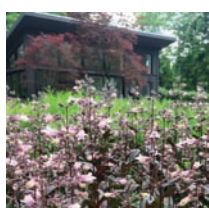

Penstemon 'Dark Towers' *Beardtongue*

Blooms early summer
Plant spring to fall
Height 24-36"

6 plants