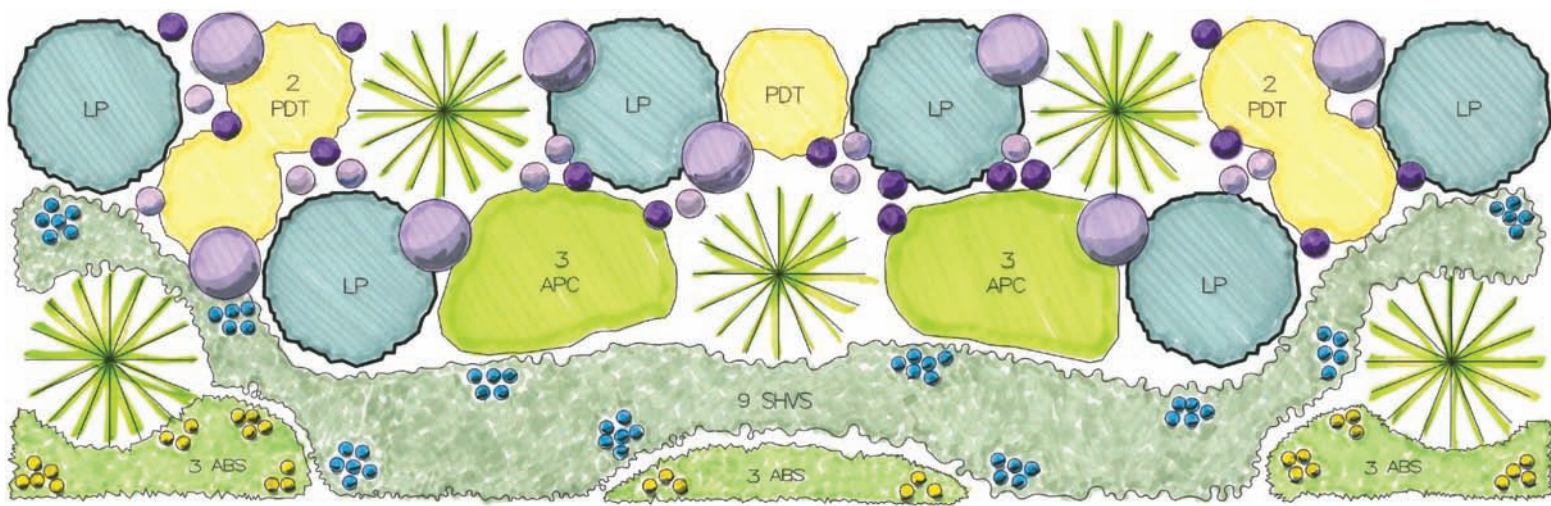

Daring Forms Allium Garden Design

PLANT KEY

8 bulbs

Giant Allium 'Gladiator'

Blooms late spring
Plant fall
Height 36"
Plant 6" deep

54 bulbs

Species Crocus 'Romance'

Blooms early spring
Plant fall
Height 4"
Plant 3" deep

15 bulbs

Allium aflatunense 'Purple Sensation'

Blooms late spring
Plant fall
Height 30"
Plant 5" deep

5 plants

Sporobolus heterolepis *Prairie Dropseed*

Blooms early fall
Plant spring to fall
Height 18"

13 bulbs

Allium stipitatum 'Mount Everest'

Blooms late spring
Plant fall
Height 30"
Plant 5" deep

32 bulbs

Giant Crocus 'Yalta'

Blooms early spring
Plant fall
Height 4"
Plant 3" deep

6 plants

Artemisia 'Powis Castle'

6 plants

Lavandula x intermedia 'Phenomenal'

Blooms summer
Plant spring to fall
Height 30"

9 plants

Stachys byzantina 'Helen von Stein'

Blooms summer
Plant spring to fall
Height 12"

This garden weaves perennials, grasses and bulbs into a beautiful tapestry of changing colors and dynamic textures. The look is ethereal, but the plants are as tough as nails. This border will tolerate heat and drought, and requires very little maintenance. Planted among these easy-care perennials are three types of alliums, each with a different height, flower size and bloom time. They will be the crowning jewels in this contemporary garden design.