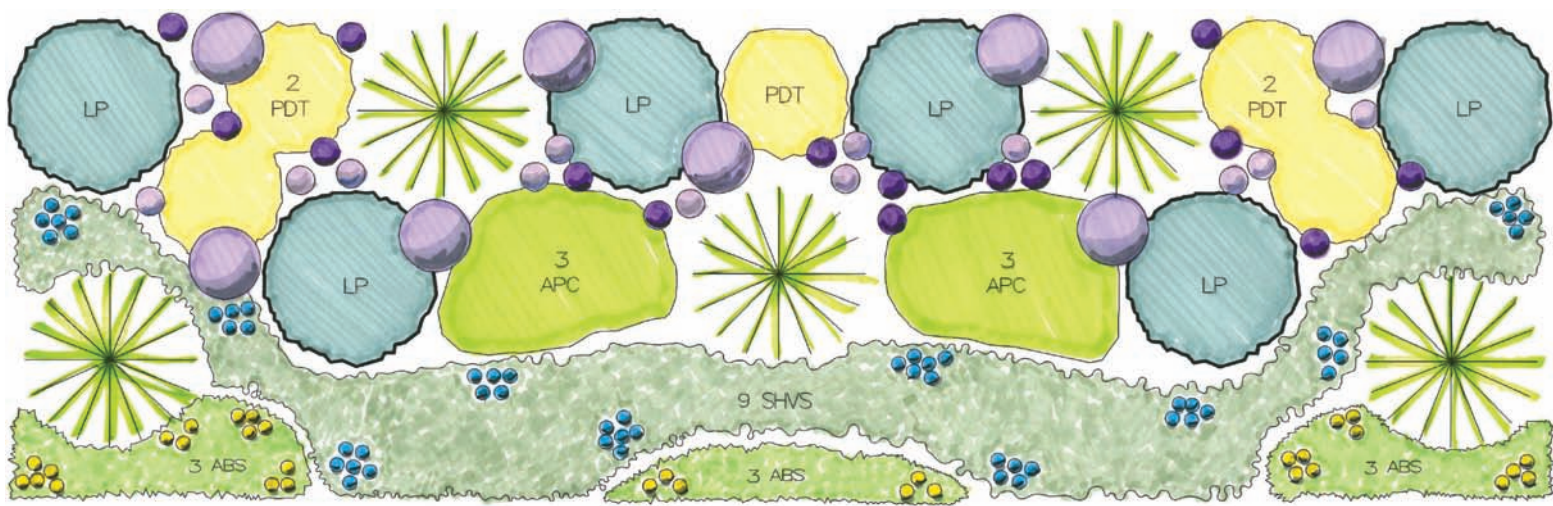

Daring Forms Allium Garden Design

PLANT KEY

8 bulbs

Giant Allium 'Gladiator'

Blooms late spring
Plant fall
Height 36"
Plant 6" deep

54 bulbs

Species Crocus 'Romance'

Blooms early spring
Plant fall
Height 4"
Plant 3" deep

15 bulbs

Allium aflatunense 'Purple Sensation'

Blooms late spring
Plant fall
Height 30"
Plant 5" deep

5 plants

Sporobolus heterolepis *Prairie Dropseed*

Blooms early fall
Plant spring to fall
Height 18"

13 bulbs

Allium stipitatum 'Mount Everest'

Blooms late spring
Plant fall
Height 30"
Plant 5" deep

32 bulbs

Giant Crocus 'Yalta'

Blooms early spring
Plant fall
Height 4"
Plant 3" deep

6 plants

Artemisia 'Powis Castle'

6 plants

Lavandula x intermedia 'Phenomenal'

Blooms summer
Plant spring to fall
Height 30"

9 plants

Stachys byzantina 'Helen von Stein'

Blooms summer
Plant spring to fall
Height 12"

This garden weaves perennials, grasses and bulbs into a beautiful tapestry of changing colors and dynamic textures. The look is ethereal, but the plants are as tough as nails. This border will tolerate heat and drought, and requires very little maintenance. Planted among these easy-care perennials are three types of alliums, each with a different height, flower size and bloom time. They will be the crowning jewels in this contemporary garden design.